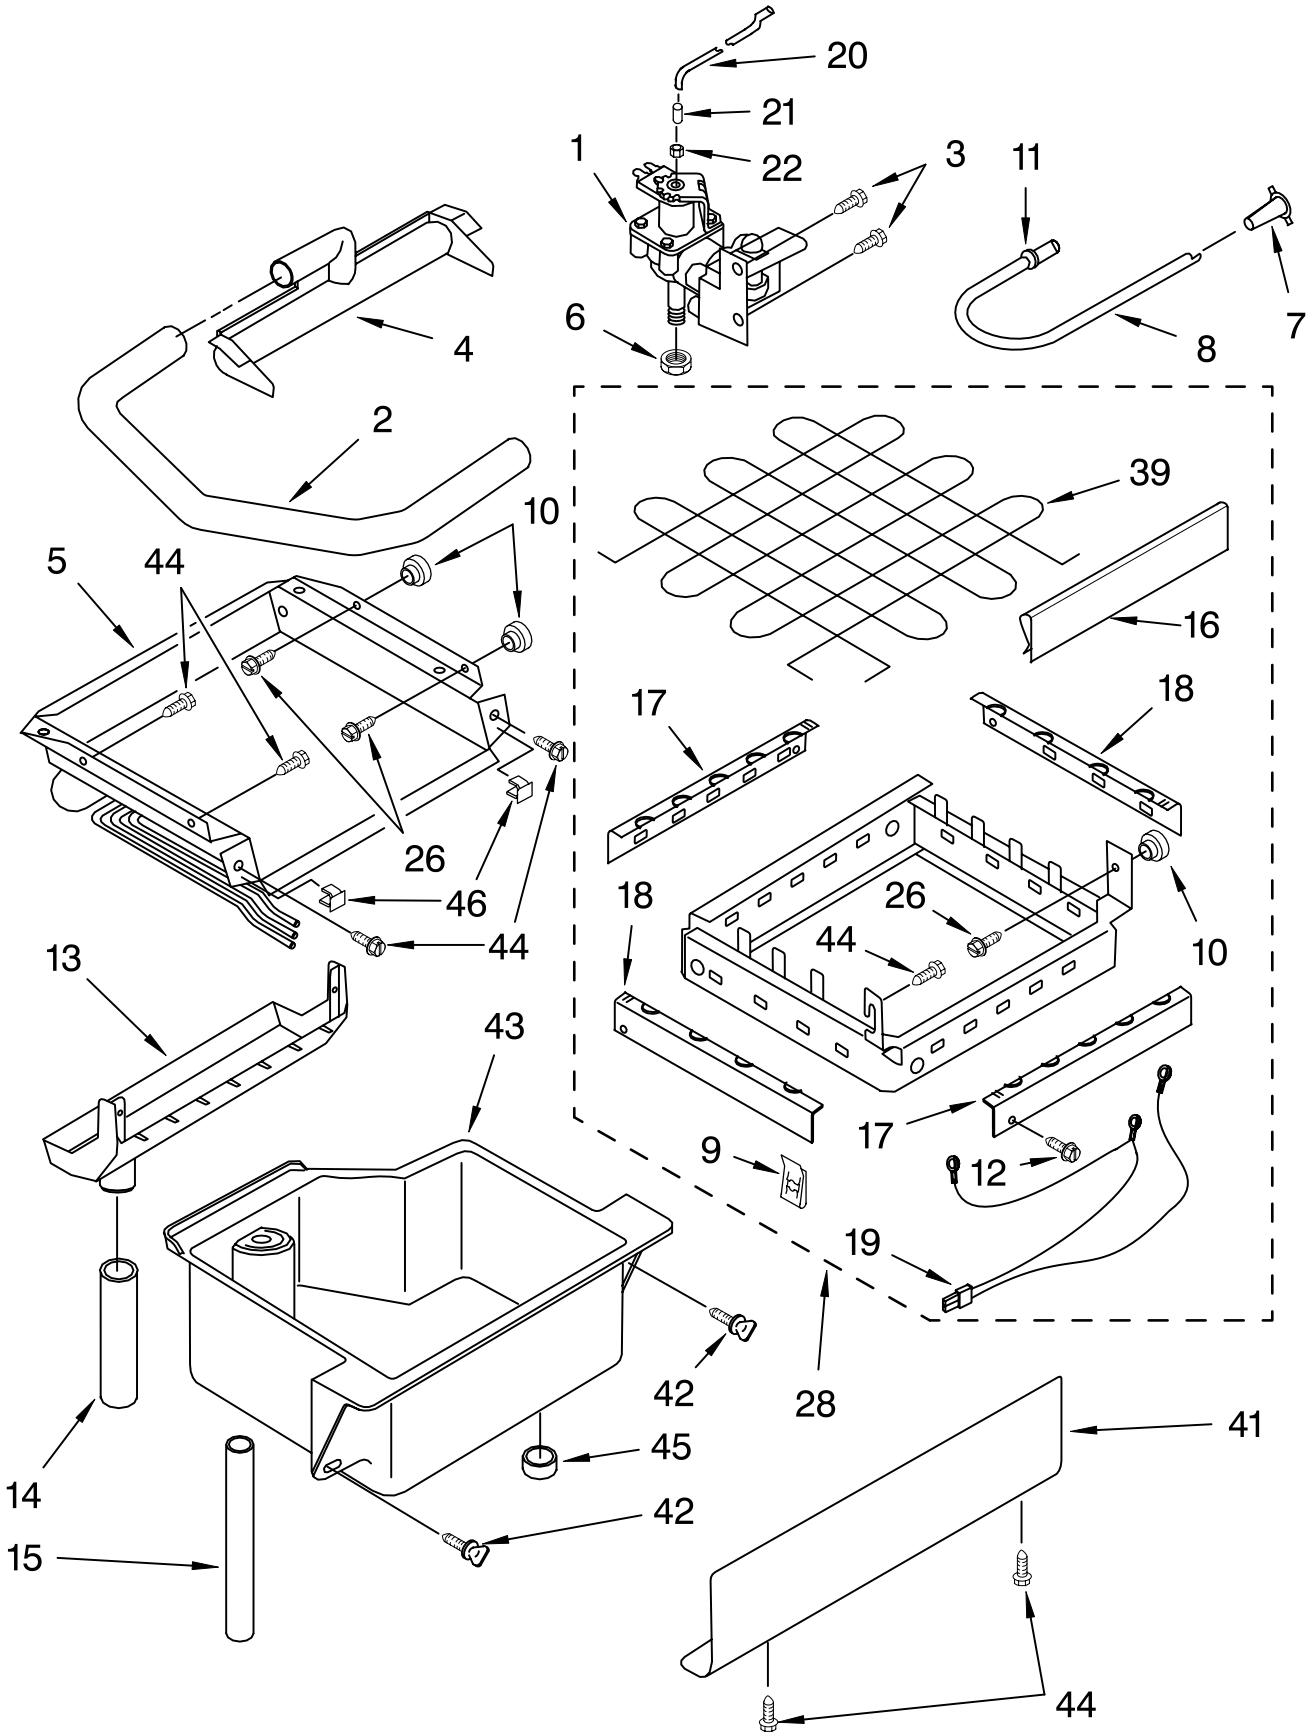

EVAPORATOR, ICE CUTTER GRID AND WATER PARTS

For Models: KUIS155HPW3, KUIS155HPB3
(WHITE) (BLACK)

FOR ORDERING INFORMATION REFER TO PARTS PRICE LIST

EVAPORATOR, ICE CUTTER GRID AND WATER PARTS

For Models: KUIS155HPW3, KUIS155HPB3
(WHITE) (BLACK)

Illus. No.	Part No.	DESCRIPTION
1	2185758	Valve, Complete Water
2	2185669	Tube, Plastic
3	488687	Screw 8-15 X 5/8
4	2185523	Dispenser, Water
5	2208420	Evaporator
6	627018	Nut, Compression
7	841707	Insert, Tube
8	2172593	Tube, Water Fill
9	488660	Nut, Speed
10	836667	Spacer
11	2208539	Fastener, Pushnut
12	489443	Screw
13	2185625	Reservoir, Water Slide
14	2185626	Tube
15	2185673	Hose, Overflow
16	2208566	Guide-Ice, Grid
17	2185615	Bracket, Front and Rear
18	2185611	Bracket, Side Left and Right
19	2185681	Harness, Grid
20	2208533	Tube
21	487627	Ball Sleeve
22	487857	Nut Ball, Sleeve
26	3400886	Screw 8-18 X 1 1/4
28	2185614	Grid Assembly (Complete)
39	2174754	Wire, Grid Cutter
41	2185570	Cover, Grid
42	8281228	Thumbscrew
43	2185624	Reservoir, Water
44	3400884	Screw 8-18 X 5/8
45	2185696	Cap, Drain
46	3400909	Nut, Push-In

FOR ORDERING INFORMATION REFER TO PARTS PRICE LIST